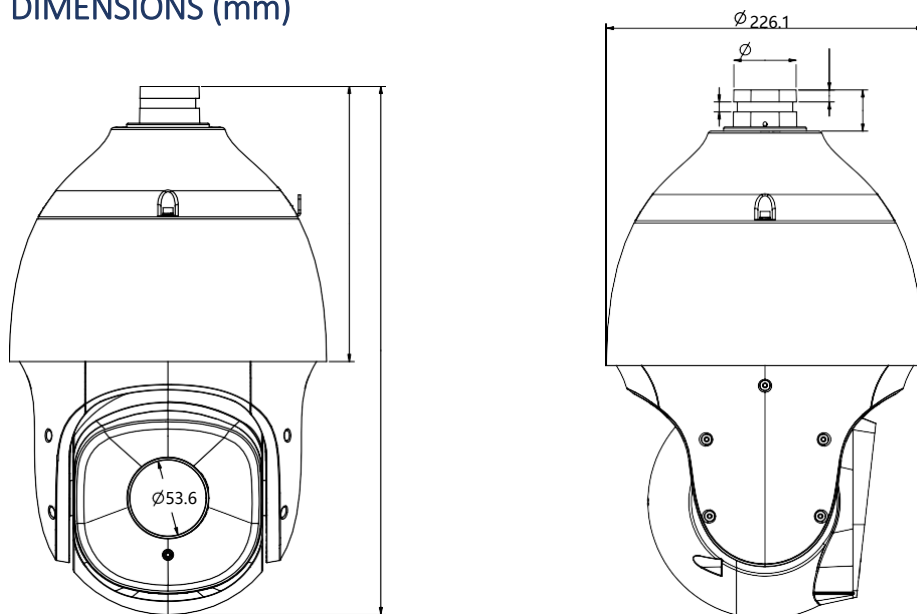

Camera	
Image Sensor	1/1.8" CMOS
Signal System	PAL/NTSC
Min. Illumination	Color: 0.0008lux@ (F1.6, ACG ON)
Shutter Time	1s to 1/100,000s
Day & Night	Dual IR Cut Filter
Wide Dynamic Range	True WDR
Optical Zoom	44x
Digital Zoom	16x
Lens	
Focal Length	6mm~264mm
Zoom Speed	<5s
Angle of View	Horizontal filed of view: 61.8°(w)~2.3° (t)
Aperture Range	F1.6~F5.3
Pan&Tilt	
Pan Range	360°
Pan Speed	Pan Manual Speed: 0.1°~180°/s, Pan Preset Speed: 240°/s
Tilt Range	-16°~90° (Auto flip)
Tilt Speed	Tilt Manual Speed: 0.1°~120°/s, Tilt Preset Speed: 180°/s
3D Position	Yes
Presets	500
Preset Accuracy	±0.4°
Scan	8
Cruise	16, up to 32 presets per cruise
Pattern	8, each with 600s memory or 1000 orders
Power-off Memory	Yes
RS-485 Protocols	DOME_PELCO_D , DOME_PELCO_P , DOME_PLUS
Illuminator	
IR LEDs	8
IR Range	Up to 180m
IR Irradiation Angle	Adjustable by Zoom
White LEDs	2
Compression Standard	
Video Compression	S+265/H.265/H.264/M-JPEG
Video Bit Rate	32Kbps~16Mbps
Audio Compression	G.711A/G.711U/ADPCM/AAC
Audio Bit Rate	8K ~ 48Kbps
Image	
Max. Resolution	3072x1728
Main Stream	PAL: 20fps (3072×1728), 25fps (2560×1440, 2304×1296), 50fps (1920x1080, 1280x960, 1280x720) NTSC: 20fps (3072×1728), 30fps (2560×1440, 2304×1296), 60fps (1920x1080, 1280x960, 1280x720)
Sub Stream	PAL: 25fps (704×576, 704×288, 640×360, 352×288) NTSC: 30fps (704×480, 704×240, 640×360, 352×240)
Third Stream	PAL: 25fps (352×288) NTSC: 30fps (352×240)
Image Setting	Saturation, brightness, contrast, sharpness, adjustable by client software or web browser
Image Enhancement	BLC/3D DNR/HLC
ROI	7 Dynamic Areas for Both Main and Sub Stream, support auto-tracking ROI
OSD	16×16, 24×24,32×32, 48×48, 64×64, 96×96, adaptable size, Letters Such as Week, Date, Time, Total 5 Regions
Picture Overlay	Yes
Privacy Mask	Yes
Smart Defog	Yes

### DIMENSIONS (mm)