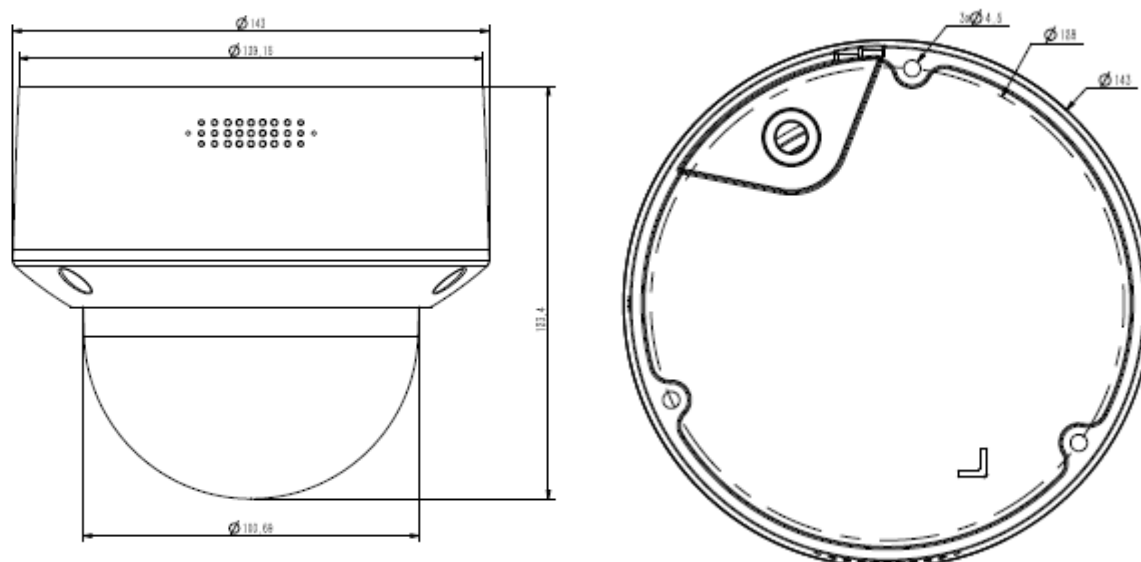

Cod.1099/475

IP 5M, Super starlight motorized IR vandal dome camera

TECHNICAL FEATURES

- Full Metal Housing
- Motorized Lens 2.7-13.5mm
- Up to 2592x1944@30fps, 1920x1080@60fps
- S+265/H.265/H.264/M-JPEG
- Min. illumination Color: 0.001Lux@F1.3
- Smart IR, IR Range: 50m
- Support Video Analytics
- Support Human/Vehicle Classification
- Support Face Capture Mode
- Built-in Mic, audio I/O 1/1, alarm I/O 2/1
- Plugin Free
- Operating Conditions -35°C~65°C, 0~95%RH
- POE, IP67, IK10

1099/475 IP 5M, Super starlight motorized IR vandal dome camera

DIMENSIONS (mm)

ACCESSORIES

3000/136
Wall Mount

3000/139
Junction Box

3000/147
Pole adapter

3000/145
Corner adapter

Technical specifications are subject to changes without notice.