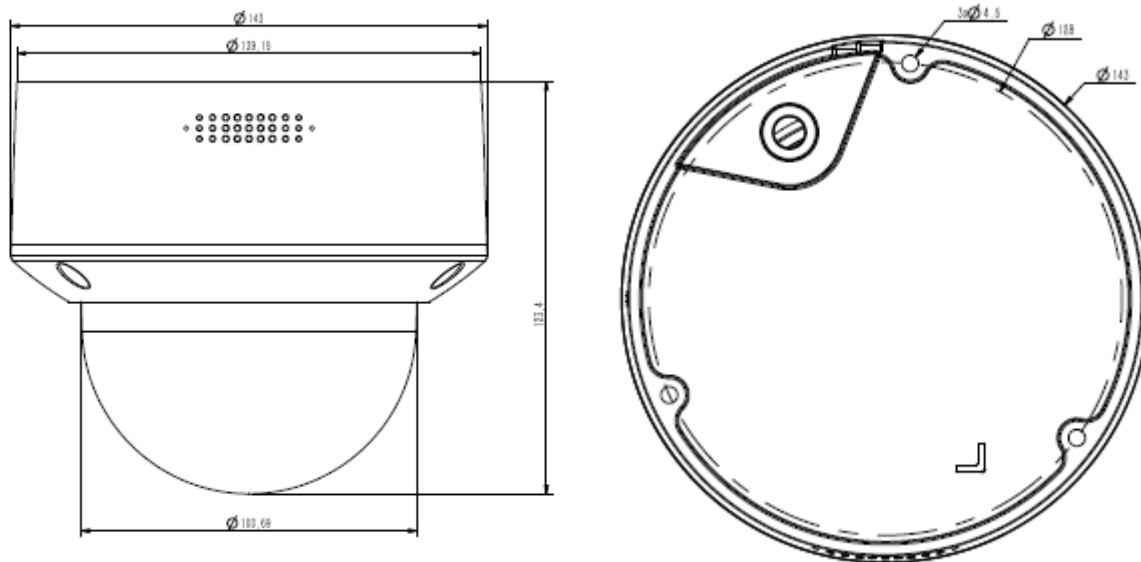

Cod.1099/722

IP 8M, Starlight motorized IR vandal dome camera

TECHNICAL FEATURES

- Full Metal Housing
- Motorized Lens 2.7-13.5mm
- Up to 3840x2160@20fps
- S+265/H.265/H.264/M-JPEG
- Min. illumination Color: 0.01Lux@F1.6
- Smart IR, IR Range: 50m
- Support Video Analytics
- Support Human/Vehicle Classification
- Support Face Capture Mode
- Built-in Mic, audio I/O 1/1, alarm I/O 2/1
- Plugin Free
- Operating Conditions -35°C~65°C, 0~95%RH
- POE, IP67, IK10

1099/722 IP 8M, Starlight motorized IR vandal dome camera

DIMENSIONS (mm)

ACCESSORIES

3000/136
Wall Mount

3000/139
Junction Box

3000/147
Pole adapter

3000/145
Corner adapter

Technical specifications are subject to changes without notice.