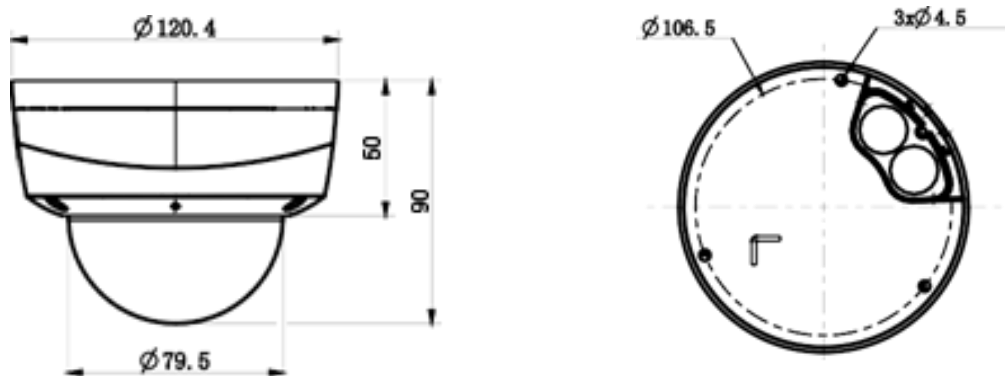

1099/724 IP 8M, Starlight IR vandal dome camera

DIMENSIONS (mm)

ACCESSORIES

Technical specifications are subject to changes without notice.

Urmet S.p.A. | Via Bologna, 188/C | 10154 TORINO (ITALY)

T +39 011.24.00.000

info@urmet.com | **urmet.com**

CUSTOMER SERVICE +39 011.23.39.810